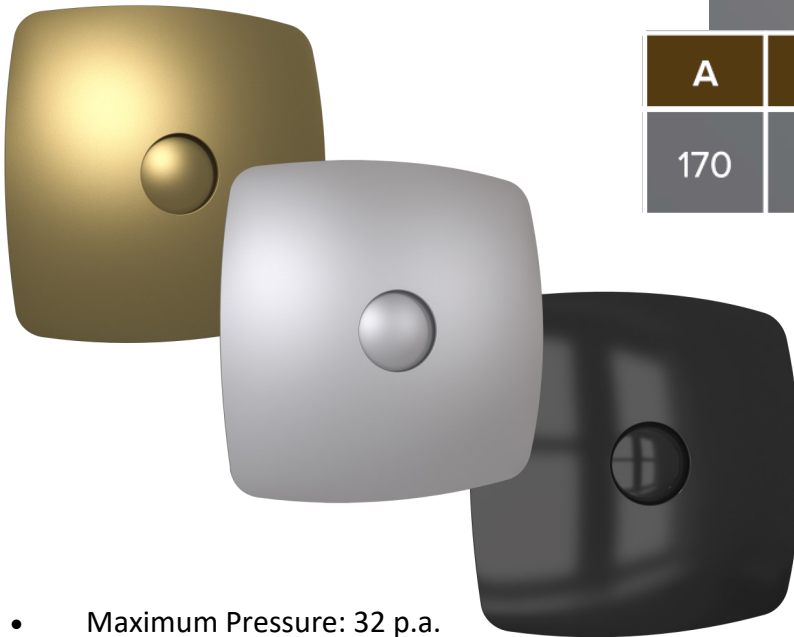

- Maximum Pressure: 32 p.a.
- Fan Speed: 2500 RPM
- Noise Level: 32dB
- Max Operating Temp: °C
- Max Airflow: 28l/s
- Power Consumption: 14W
- IP Rating: IP24
- Current Consumption: 0.06A

Fan should be located outside the splash zone, out of reach of anyone using the bath or shower, a minimum of 1.8M from the floor. These fans are double insulated. All wiring must comply with current regulations. Single Phase 220—240V AC 50Hz

Ball-bearing motor

ABS-plastic

Easily detachable face panel

Mounting with screws

Cutout overheating protection

5-year warranty

Ingress protection rating for electrical equipment