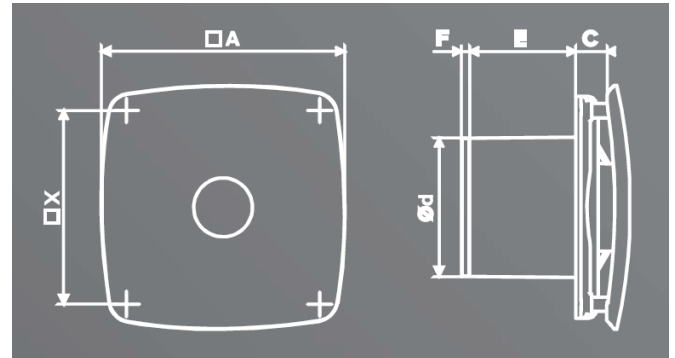

CESCO CYCLONE Extractor Fan Range

- Slim design body—suitable for wall or ceiling mounting
- IP24 rated as standard
- Solid face front cover
- Variety of colours to meet all needs
- Long life—5 year warranty

A	X	E	C	d	F*
170	135	74	38	98	6