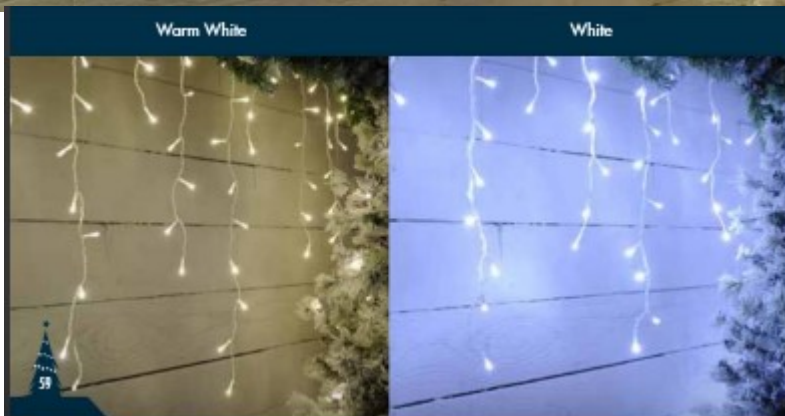

Multifunction
Controller

Indoor or
Outdoor Use

BUILT IN TIMER

8 Hrs on/16 Hrs off

Features

- 10 Metre Lead Length
- 60mm Bulb Spacing
- Multifunction Controller
- Indoor/Outdoor Use
- Built in Timer

Code	Lit Length	Bulbs	Colour
F-ICE240WW	5.8M	240	Warm White
F-ICE240WHITE	5.8M	240	White
F-ICE480WW	11.8M	480	Warm White
F-ICE480WHITE	11.8M	480	White
F-ICE720WW	17.8M	720	Warm White
F-ICE720WHITE	17.8M	720	White
F-ICE960WW	23.8M	960	Warm White
F-ICE960WHITE	23.8M	960	White