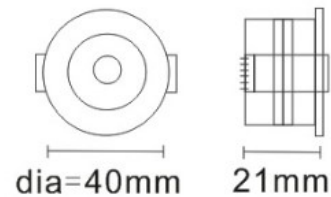

1.5W Emergency LED Downlight – EMLED130

- 1 X 1.5W LED – Colour 6500K – Green in standby mode and bright white in Emergency mode
- 220V – 240V 50/60Hz
- Built in Battery – 3.6V 1.5Ah Ni-Cd
- Light Output – 130 Lumen
- 5000K
- 2 Year Guarantee
- Chrome and White trims supplied in kit
- Wired ready to go for easy installation
- 3 Hour Emergency
- Non Maintained

PRODUCT SIZE

- Aluminum Construction
- IP20
- Battery Dimensions: 135mm Long X 23mm Diameter
- Driver Dimensions: 150mm X 30mm X 29mm
- Head Dimensions: 21mm Deep 40mm Diameter – Cut out 34mm

- Conforms to:
 - EN60598-1:2008 + A11:2009
 - EN 60598-2-22: 1998 + A1: 2003 + A2: 2008