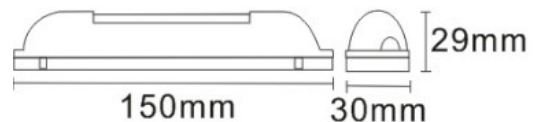

1.5W Emergency LED Downlight – EMLED130

- 1 X 1.5W LED – Colour 6500K – Green in standby mode and bright white in Emergency mode
- 220V – 240V 50/60Hz
- Built in Battery – 3.6V 1.5Ah Ni-Cd
- Light Output – 130 Lumen
- 5000K
- 2 Year Guarantee
- Chrome and White trims supplied in kit
- Wired ready to go for easy installation
- 3 Hour Emergency
- Non Maintained

PRODUCT SIZE

- Aluminum Construction
- IP20
- Battery Dimensions: 135mm Long X 23mm Diameter
- Driver Dimensions: 150mm X 30mm X 29mm
- Head Dimensions: 21mm Deep 40mm Diameter – Cut out 34mm

- Conforms to:
 - EN60598-1:2008 + A11:2009
 - EN 60598-2-22: 1998 + A1: 2003 + A2: 2008