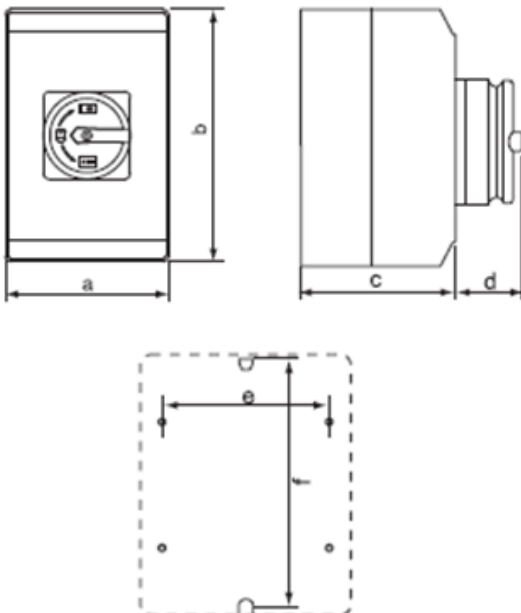

Plymouth 4 Pole Isolators

Features:

- Rated IP65—Inner switch rated IP20
- Yellow/Red pad lockable handles
- Knockouts for cable glands
- Rated 8 times AC23 Current
- Interlocked in ON position
- Interlocked in pad locked Off
- 415V
- 4 Poles

Performance Features:

- Rated Isolated Voltage $U_i(V)$ - 690
- Rated Impulse withstand Voltage $U_{imp}(KV)$ - 4 (80 & 100 Amp @ 6)
- Rated Frequency (Hz)—50/60
- Rated Short time withstand current (1s) $1c_w (KA)$ - 1
- Electrical Endurance (Number of operations) - 3,000
- Mechanical Endurance (Number of operations—50,000)
- Flame Rating UL94V-0

	IS164	IS204	IS204L	IS254	IS324S	IS324	IS404	IS634	IS804	IS1004
Rating (Amps)	16	20	20	25	32	32	40	63	80	100
Rated Power	4	5.5	5.5	7.5	11	11	15	18.5	22	30
KO Size	M20	M20	M20/25	M20/25	M20/25	M20/25	M20/25	M20/25	M20/25	M20/25

	a	b	c	d	e	f
IS164	80	101	66	35	60	60
IS204	80	101	66	35	60	60
IS204L	101	126	86	35	80	115
IS254	101	126	86	35	80	115
IS324S	101	126	86	35	80	115
IS324	116	176	101	35	90	165
IS404	116	176	101	35	90	165
IS634	116	176	101	35	90	165
IS804	160	240	122	37	142	193
IS1004	160	240	122	37	142	193