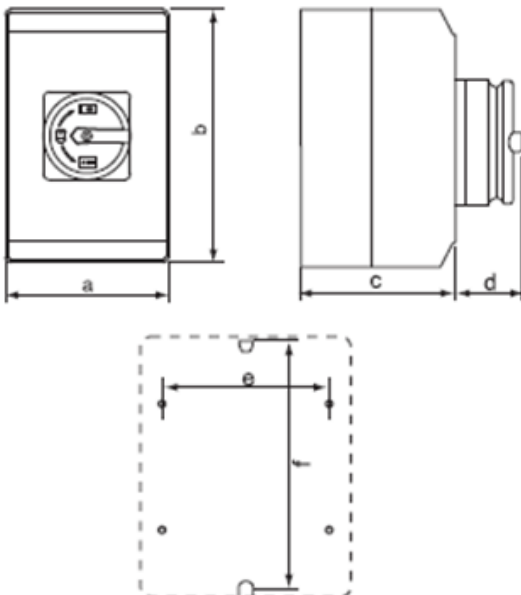

Plymouth 3 Pole Isolators

Features:

- Rated IP65—Inner switch rated IP20
- Yellow/Red pad lockable handles
- Black Handle Option in 40A
- Knockouts for cable glands
- Rated 8 times AC23 Current
- Interlocked in ON position
- Interlocked in pad locked Off
- 415V
- 3 Poles

Performance Features:

- Rated Isolated Voltage $U_i(V)$ - 690
- Rated Impulse withstand Voltage $U_{imp}(KV)$ - 4 (80 & 100 Amp @ 6)
- Rated Frequency (Hz)—50/60
- Rated Short time withstand current (1s) $1c_w(KA)$ - 1
- Electrical Endurance (Number of operations) - 3,000
- Mechanical Endurance (Number of operations—50,000)
- Flame Rating UL94V-0

	IS203	IS253	IS323S	IS403	IS403BK
Rating (Amps)	20	25	32	40	40
Rated Power P_e (kw)	5.5	7.5	11	15	18.5
KO Size	M20	M20/25	M20/25	M20/25	M20/25
Handle Colour	Red/Yellow	Red/Yellow	Red/Yellow	Red/Yellow	Black

	a	b	c	d	e	f
IS203	80	101	66	35	60	60
IS253	101	126	86	35	80	115
IS323S	101	126	86	35	80	165
IS403	116	176	101	35	90	165
IS403BK	116	176	101	35	90	165