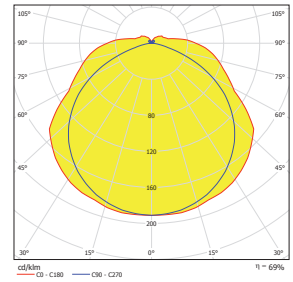

KS

KSC236

KSC236

Surface mounted / pendant light fittings with cover

Body:

White painted (RAL 9003) metal sheet
White plastic endcaps

Optic (&):

O - opal polystyrol cover
C - prismatic polystyrol cover
S - PMMA semiopal cover