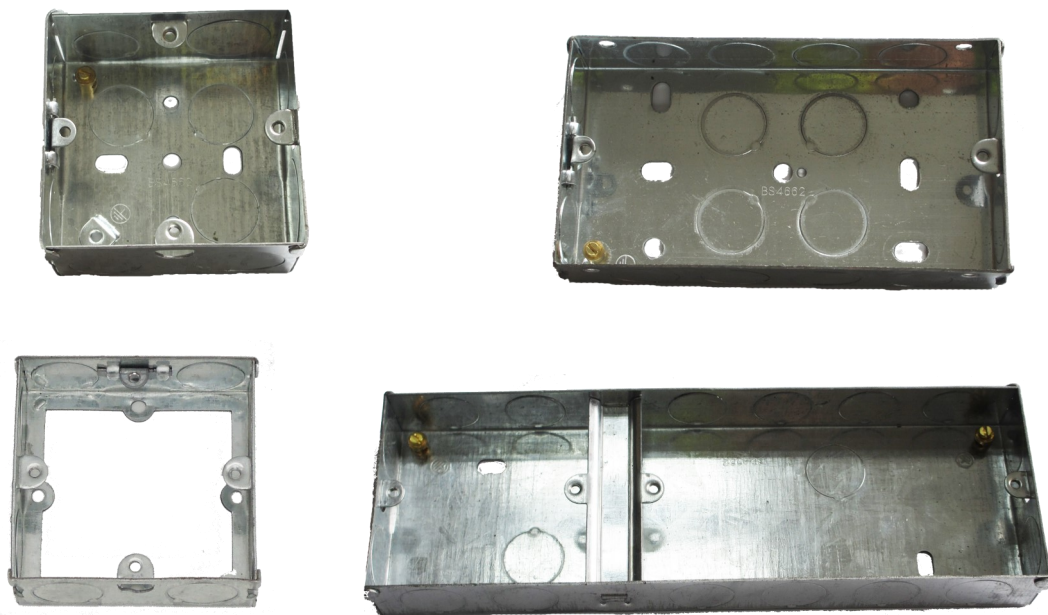

Datasheet

CESCO Metal Back Boxes

The CESCO Metal Back Boxes are Galvanised Steel back boxes for mounting switches and sockets. The boxes come as standard with multiple knock outs for easy installation, and as they come with earth terminal and adjustable earth lug. All boxes are manufactured to BS4662 using SGCC

25mm CESCO Metal Back Boxes

- Supplied with Brass earth terminal & screw
- Supplied with adjustable lug for easy fixing

	Size	Depth	Thickness	20mm Hole Qty	25mm Hole Qty	Tray Quantity	Carton Quantity
TE55	1 Gang	25mm	0.80mm	12	0	10	100
TE65	2 Gang	25mm	0.80mm	16	0	5	100

35mm CESCO Metal Back Boxes

- Supplied with Brass earth terminal & screw
- Supplied with adjustable lug for easy fixing

	Size	Depth	Thickness	20mm Hole Qty	25mm Hole Qty	Tray Quantity	Carton Quantity
TE15	1 Gang	35mm	0.80mm	8	3	10	100
TE25	2 Gang	35mm	0.80mm	11	5	5	100

25mm Split CESCO Metal Back Boxes

- Supplied with 2 X Brass earth terminal & screw
- Supplied with adjustable lug for easy fixing

	Size	Depth	Thickness	20mm Hole Qty	25mm Hole Qty	Tray Quantity	Carton Quantity
TE75	1 + 1	25mm	0.90mm	16	0	10	50
TE85	2 + 1	25mm	0.90mm	18	0	5	50