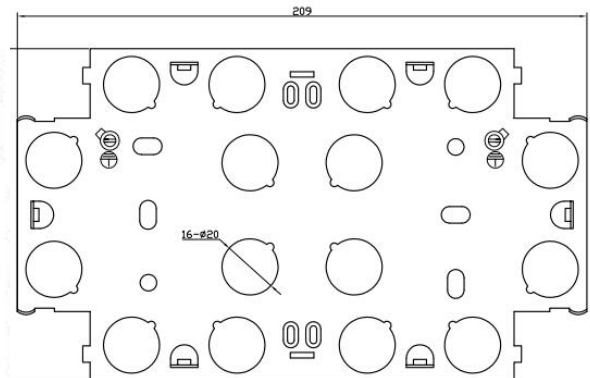

47mm CESCO Metal Back Boxes

- Supplied with Brass earth terminal & screw
- Supplied with adjustable lug for easy fixing

	Size	Depth	Thickness	20mm Hole Qty	25mm Hole Qty	Tray Quantity	Carton Quantity
TE18	1 Gang	47mm	0.90mm	6	6	10	100
TE28	2 Gang	47mm	0.90mm	10	6	5	50

25mm Split CESCO Metal Back Boxes

- Supplied with 2 X Brass earth terminal & screw
- Supplied with adjustable lug for easy fixing

	Size	Depth	Thickness	20mm Hole Qty	25mm Hole Qty	Tray Quantity	Carton Quantity
TE75	1 + 1	25mm	0.90mm	16	0	10	50
TE85	2 + 1	25mm	0.90mm	18	0	5	50