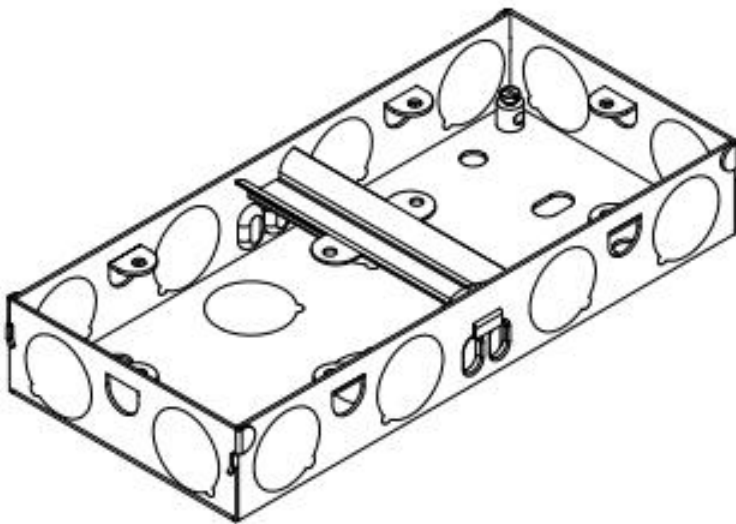

Datasheet

CESCO Metal Back Boxes

The CESCO Metal Back Boxes are Galvanised Steel back boxes for mounting switches and sockets. The boxes come as standard with multiple knock outs for easy installation, and as they come with earth terminal and adjustable earth lug. All boxes are manufactured to BS4662 using SGCC

47mm CESCO Metal Back Boxes

- Supplied with Brass earth terminal & screw
- Supplied with adjustable lug for easy fixing

	Size	Depth	Thickness	20mm Hole Qty	25mm Hole Qty	Tray Quantity	Carton Quantity
TE18	1 Gang	47mm	0.90mm	6	6	10	100
TE28	2 Gang	47mm	0.90mm	10	6	5	50

25mm Split CESCO Metal Back Boxes

- Supplied with 2 X Brass earth terminal & screw
- Supplied with adjustable lug for easy fixing

	Size	Depth	Thickness	20mm Hole Qty	25mm Hole Qty	Tray Quantity	Carton Quantity
TE75	1 + 1	25mm	0.90mm	16	0	10	50
TE85	2 + 1	25mm	0.90mm	18	0	5	50

35mm Split CESCO Metal Back Boxes

- Supplied with 2 X Brass earth terminal & screw
- Supplied with adjustable lug for easy fixing

	Size	Depth	Thickness	20mm Hole Qty	25mm Hole Qty	Tray Quantity	Carton Quantity
TE36	1 + 1	35mm	0.90mm	8	8	10	100
TE21	2 + 1	35mm	0.90mm	16	2	5	50