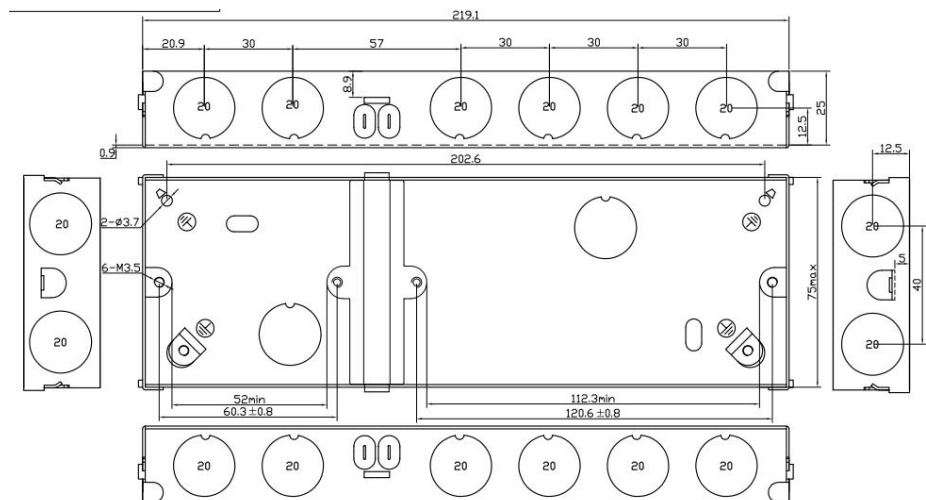

35mm CESCO Metal Back Boxes

- Supplied with Brass earth terminal & screw
- Supplied with adjustable lug for easy fixing

	Size	Depth	Thickness	20mm Hole Qty	25mm Hole Qty	Tray Quantity	Carton Quantity
TE15	1 Gang	35mm	0.80mm	8	3	10	100
TE25	2 Gang	35mm	0.80mm	11	5	5	100

47mm CESCO Metal Back Boxes

- Supplied with Brass earth terminal & screw
- Supplied with adjustable lug for easy fixing

	Size	Depth	Thickness	20mm Hole Qty	25mm Hole Qty	Tray Quantity	Carton Quantity
TE18	1 Gang	47mm	0.90mm	6	6	10	100
TE28	2 Gang	47mm	0.90mm	10	6	5	50

25mm Split CESCO Metal Back Boxes

- Supplied with 2 X Brass earth terminal & screw
- Supplied with adjustable lug for easy fixing

	Size	Depth	Thickness	20mm Hole Qty	25mm Hole Qty	Tray Quantity	Carton Quantity
TE75	1 + 1	25mm	0.90mm	16	0	10	50
TE85	2 + 1	25mm	0.90mm	18	0	5	50

35mm Split CESCO Metal Back Boxes

- Supplied with 2 X Brass earth terminal & screw
- Supplied with adjustable lug for easy fixing

	Size	Depth	Thickness	20mm Hole Qty	25mm Hole Qty	Tray Quantity	Carton Quantity
TE36	1 + 1	35mm	0.90mm	8	8	10	100
TE21	2 + 1	35mm	0.90mm	16	2	5	50