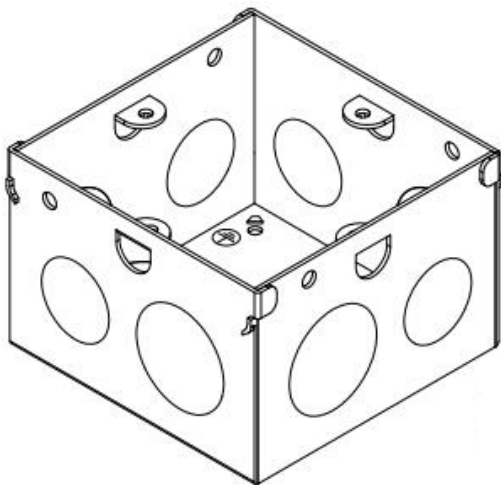

25mm CESCO Metal Back Boxes

- Supplied with Brass earth terminal & screw
- Supplied with adjustable lug for easy fixing

	Size	Depth	Thickness	20mm Hole Qty	25mm Hole Qty	Tray Quantity	Carton Quantity
TE55	1 Gang	25mm	0.80mm	12	0	10	100
TE65	2 Gang	25mm	0.80mm	16	0	5	100

35mm CESCO Metal Back Boxes

- Supplied with Brass earth terminal & screw
- Supplied with adjustable lug for easy fixing

	Size	Depth	Thickness	20mm Hole Qty	25mm Hole Qty	Tray Quantity	Carton Quantity
TE15	1 Gang	35mm	0.80mm	8	3	10	100
TE25	2 Gang	35mm	0.80mm	11	5	5	100

47mm CESCO Metal Back Boxes

- Supplied with Brass earth terminal & screw
- Supplied with adjustable lug for easy fixing

	Size	Depth	Thickness	20mm Hole Qty	25mm Hole Qty	Tray Quantity	Carton Quantity
TE18	1 Gang	47mm	0.90mm	6	6	10	100
TE28	2 Gang	47mm	0.90mm	10	6	5	50

25mm Split CESCO Metal Back Boxes

- Supplied with 2 X Brass earth terminal & screw
- Supplied with adjustable lug for easy fixing

	Size	Depth	Thickness	20mm Hole Qty	25mm Hole Qty	Tray Quantity	Carton Quantity
TE75	1 + 1	25mm	0.90mm	16	0	10	50
TE85	2 + 1	25mm	0.90mm	18	0	5	50