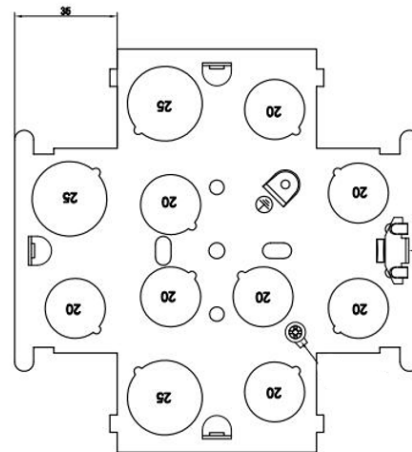

25mm CESCO Metal Back Boxes

- Supplied with Brass earth terminal & screw
- Supplied with adjustable lug for easy fixing

	Size	Depth	Thickness	20mm Hole Qty	25mm Hole Qty	Tray Quantity	Carton Quantity
TE55	1 Gang	25mm	0.80mm	12	0	10	100
TE65	2 Gang	25mm	0.80mm	16	0	5	100

35mm CESCO Metal Back Boxes

- Supplied with Brass earth terminal & screw
- Supplied with adjustable lug for easy fixing

	Size	Depth	Thickness	20mm Hole Qty	25mm Hole Qty	Tray Quantity	Carton Quantity
TE15	1 Gang	35mm	0.80mm	8	3	10	100
TE25	2 Gang	35mm	0.80mm	11	5	5	100

47mm CESCO Metal Back Boxes

- Supplied with Brass earth terminal & screw
- Supplied with adjustable lug for easy fixing

	Size	Depth	Thickness	20mm Hole Qty	25mm Hole Qty	Tray Quantity	Carton Quantity
TE18	1 Gang	47mm	0.90mm	6	6	10	100
TE28	2 Gang	47mm	0.90mm	10	6	5	50