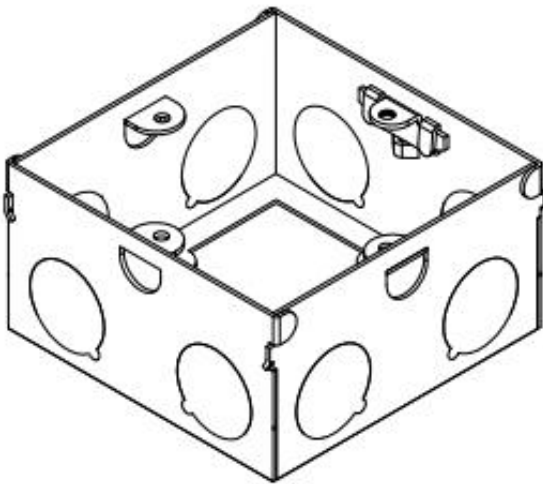

35mm Split CESCO Metal Back Boxes

- Supplied with 2 X Brass earth terminal & screw
- Supplied with adjustable lug for easy fixing

	Size	Depth	Thickness	20mm Hole Qty	25mm Hole Qty	Tray Quantity	Carton Quantity
TE36	1 + 1	35mm	0.90mm	8	8	10	100
TE21	2 + 1	35mm	0.90mm	16	2	5	50

35mm Side Fixing CESCO Metal Back Boxes

- Supplied with Brass earth terminal & screw
- Supplied with adjustable lug for easy fixing
- Supplied with plasterboard wing for fixing

	Size	Depth	Thickness	20mm Hole Qty	25mm Hole Qty	Tray Quantity	Carton Quantity
TESF15	1 Gang	35mm	0.90mm	6	2	10	100
TESF25	2 Gang	35mm	0.90mm	8	3	5	100

2/

25mm CESCO Metal Skeleton/Extension Boxes

- Supplied with adjustable lug for easy fixing

	Size	Depth	Thickness	20mm Hole Qty	25mm Hole Qty	Tray Quantity	Carton Quantity
TEE251	1 Gang	25mm	0.90mm	8	0	10	200
TEE252	2 Gang	25mm	0.90mm	12	0	5	100

35mm CESCO Metal Skeleton/Extension Boxes

- Supplied with adjustable lug for easy fixing

	Size	Depth	Thickness	20mm Hole Qty	25mm Hole Qty	Tray Quantity	Carton Quantity
TEE351	1 Gang	35mm	0.90mm	8	0	10	200
TEE352	2 Gang	35mm	0.90mm	9	3	5	100