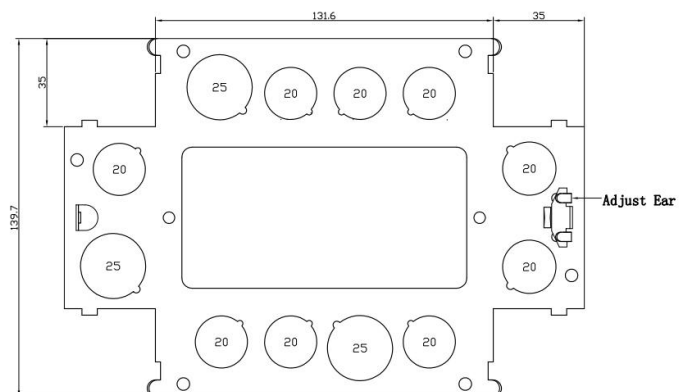

35mm Side Fixing CESCO Metal Back Boxes

- Supplied with Brass earth terminal & screw
- Supplied with adjustable lug for easy fixing
- Supplied with plasterboard wing for fixing

	Size	Depth	Thickness	20mm Hole Qty	25mm Hole Qty	Tray Quantity	Carton Quantity
TESF15	1 Gang	35mm	0.90mm	6	2	10	100
TESF25	2 Gang	35mm	0.90mm	8	3	5	100

2/

25mm CESCO Metal Skeleton/Extension Boxes

- Supplied with adjustable lug for easy fixing

	Size	Depth	Thickness	20mm Hole Qty	25mm Hole Qty	Tray Quantity	Carton Quantity
TEE251	1 Gang	25mm	0.90mm	8	0	10	200
TEE252	2 Gang	25mm	0.90mm	12	0	5	100

35mm CESCO Metal Skeleton/Extension Boxes

- Supplied with adjustable lug for easy fixing

	Size	Depth	Thickness	20mm Hole Qty	25mm Hole Qty	Tray Quantity	Carton Quantity
TEE351	1 Gang	35mm	0.90mm	8	0	10	200
TEE352	2 Gang	35mm	0.90mm	9	3	5	100