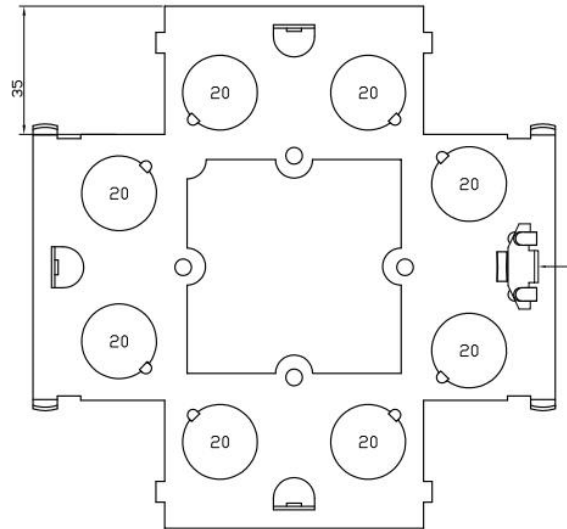

35mm Side Fixing CESCO Metal Back Boxes

- Supplied with Brass earth terminal & screw
- Supplied with adjustable lug for easy fixing
- Supplied with plasterboard wing for fixing

	Size	Depth	Thickness	20mm Hole Qty	25mm Hole Qty	Tray Quantity	Carton Quantity
TESF15	1 Gang	35mm	0.90mm	6	2	10	100
TESF25	2 Gang	35mm	0.90mm	8	3	5	100

2/

25mm CESCO Metal Skeleton/Extension Boxes

- Supplied with adjustable lug for easy fixing

	Size	Depth	Thickness	20mm Hole Qty	25mm Hole Qty	Tray Quantity	Carton Quantity
TEE251	1 Gang	25mm	0.90mm	8	0	10	200
TEE252	2 Gang	25mm	0.90mm	12	0	5	100

35mm CESCO Metal Skeleton/Extension Boxes

- Supplied with adjustable lug for easy fixing

	Size	Depth	Thickness	20mm Hole Qty	25mm Hole Qty	Tray Quantity	Carton Quantity
TEE351	1 Gang	35mm	0.90mm	8	0	10	200
TEE352	2 Gang	35mm	0.90mm	9	3	5	100