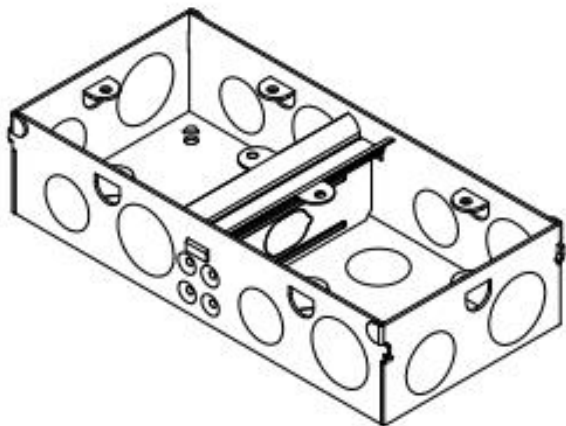

47mm CESCO Metal Back Boxes

- Supplied with Brass earth terminal & screw
- Supplied with adjustable lug for easy fixing

	Size	Depth	Thickness	20mm Hole Qty	25mm Hole Qty	Tray Quantity	Carton Quantity
TE18	1 Gang	47mm	0.90mm	6	6	10	100
TE28	2 Gang	47mm	0.90mm	10	6	5	50

25mm Split CESCO Metal Back Boxes

- Supplied with 2 X Brass earth terminal & screw
- Supplied with adjustable lug for easy fixing

	Size	Depth	Thickness	20mm Hole Qty	25mm Hole Qty	Tray Quantity	Carton Quantity
TE75	1 + 1	25mm	0.90mm	16	0	10	50
TE85	2 + 1	25mm	0.90mm	18	0	5	50

35mm Split CESCO Metal Back Boxes

- Supplied with 2 X Brass earth terminal & screw
- Supplied with adjustable lug for easy fixing

	Size	Depth	Thickness	20mm Hole Qty	25mm Hole Qty	Tray Quantity	Carton Quantity
TE36	1 + 1	35mm	0.90mm	8	8	10	100
TE21	2 + 1	35mm	0.90mm	16	2	5	50

35mm Side Fixing CESCO Metal Back Boxes

- Supplied with Brass earth terminal & screw
- Supplied with adjustable lug for easy fixing
- Supplied with plasterboard wing for fixing

	Size	Depth	Thickness	20mm Hole Qty	25mm Hole Qty	Tray Quantity	Carton Quantity
TESF15	1 Gang	35mm	0.90mm	6	2	10	100
TESF25	2 Gang	35mm	0.90mm	8	3	5	100