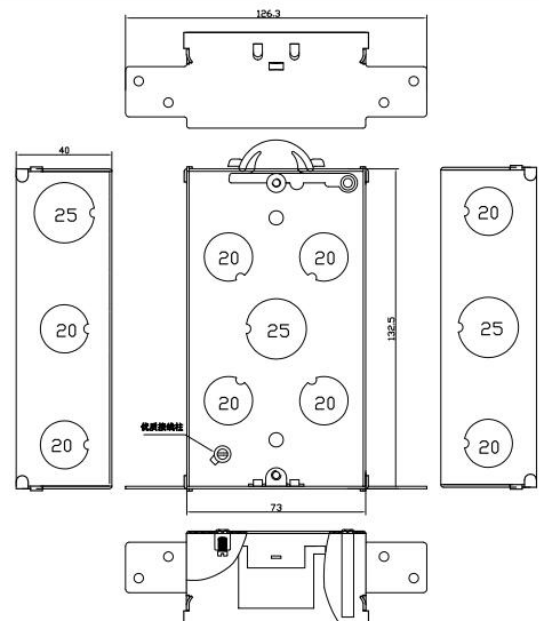

25mm Split CESCO Metal Back Boxes

- Supplied with 2 X Brass earth terminal & screw
- Supplied with adjustable lug for easy fixing

	Size	Depth	Thickness	20mm Hole Qty	25mm Hole Qty	Tray Quantity	Carton Quantity
TE75	1 + 1	25mm	0.90mm	16	0	10	50
TE85	2 + 1	25mm	0.90mm	18	0	5	50

35mm Split CESCO Metal Back Boxes

- Supplied with 2 X Brass earth terminal & screw
- Supplied with adjustable lug for easy fixing

	Size	Depth	Thickness	20mm Hole Qty	25mm Hole Qty	Tray Quantity	Carton Quantity
TE36	1 + 1	35mm	0.90mm	8	8	10	100
TE21	2 + 1	35mm	0.90mm	16	2	5	50

35mm Side Fixing CESCO Metal Back Boxes

- Supplied with Brass earth terminal & screw
- Supplied with adjustable lug for easy fixing
- Supplied with plasterboard wing for fixing

	Size	Depth	Thickness	20mm Hole Qty	25mm Hole Qty	Tray Quantity	Carton Quantity
TESF15	1 Gang	35mm	0.90mm	6	2	10	100
TESF25	2 Gang	35mm	0.90mm	8	3	5	100

2/

25mm CESCO Metal Skeleton/Extension Boxes

- Supplied with adjustable lug for easy fixing

	Size	Depth	Thickness	20mm Hole Qty	25mm Hole Qty	Tray Quantity	Carton Quantity
TEE251	1 Gang	25mm	0.90mm	8	0	10	200
TEE252	2 Gang	25mm	0.90mm	12	0	5	100