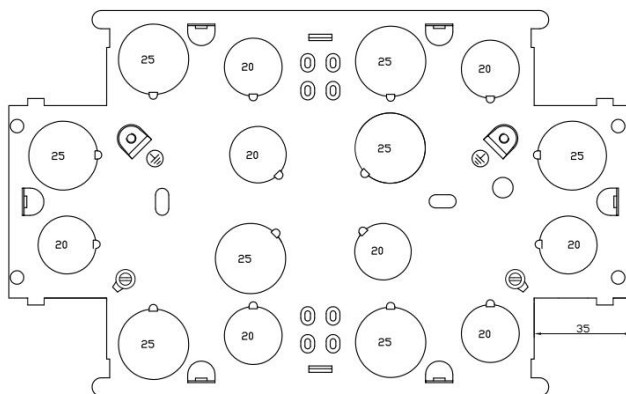

25mm Split CESCO Metal Back Boxes

- Supplied with 2 X Brass earth terminal & screw
- Supplied with adjustable lug for easy fixing

	Size	Depth	Thickness	20mm Hole Qty	25mm Hole Qty	Tray Quantity	Carton Quantity
TE75	1 + 1	25mm	0.90mm	16	0	10	50
TE85	2 + 1	25mm	0.90mm	18	0	5	50

35mm Split CESCO Metal Back Boxes

- Supplied with 2 X Brass earth terminal & screw
- Supplied with adjustable lug for easy fixing

	Size	Depth	Thickness	20mm Hole Qty	25mm Hole Qty	Tray Quantity	Carton Quantity
TE36	1 + 1	35mm	0.90mm	8	8	10	100
TE21	2 + 1	35mm	0.90mm	16	2	5	50