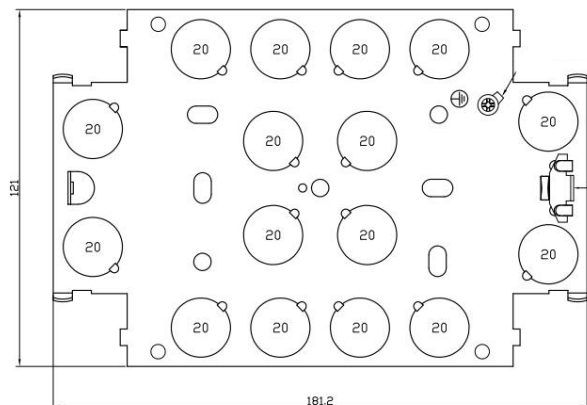

25mm CESCO Metal Back Boxes

- Supplied with Brass earth terminal & screw
- Supplied with adjustable lug for easy fixing

	Size	Depth	Thickness	20mm Hole Qty	25mm Hole Qty	Tray Quantity	Carton Quantity
TE55	1 Gang	25mm	0.80mm	12	0	10	100
TE65	2 Gang	25mm	0.80mm	16	0	5	100

35mm CESCO Metal Back Boxes

- Supplied with Brass earth terminal & screw
- Supplied with adjustable lug for easy fixing

	Size	Depth	Thickness	20mm Hole Qty	25mm Hole Qty	Tray Quantity	Carton Quantity
TE15	1 Gang	35mm	0.80mm	8	3	10	100
TE25	2 Gang	35mm	0.80mm	11	5	5	100