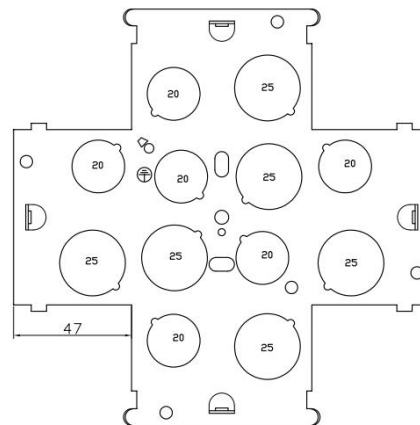

35mm CESCO Metal Back Boxes

- Supplied with Brass earth terminal & screw
- Supplied with adjustable lug for easy fixing

	Size	Depth	Thickness	20mm Hole Qty	25mm Hole Qty	Tray Quantity	Carton Quantity
TE15	1 Gang	35mm	0.80mm	8	3	10	100
TE25	2 Gang	35mm	0.80mm	11	5	5	100

47mm CESCO Metal Back Boxes

- Supplied with Brass earth terminal & screw
- Supplied with adjustable lug for easy fixing

	Size	Depth	Thickness	20mm Hole Qty	25mm Hole Qty	Tray Quantity	Carton Quantity
TE18	1 Gang	47mm	0.90mm	6	6	10	100
TE28	2 Gang	47mm	0.90mm	10	6	5	50