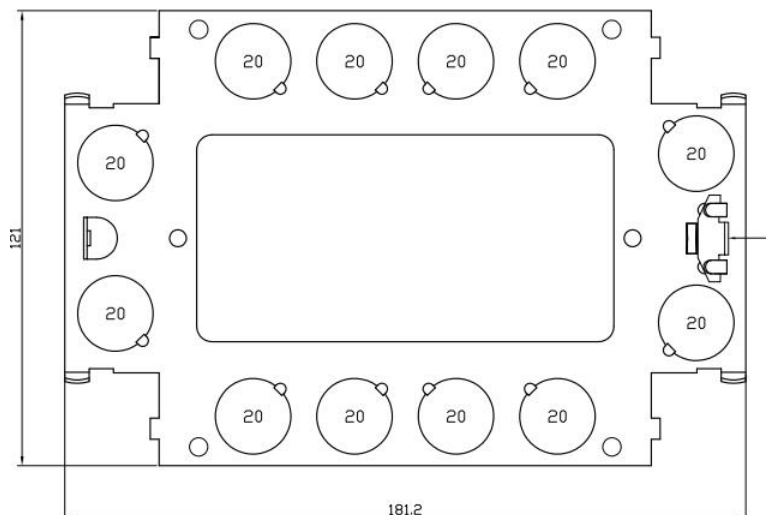

35mm Split CESCO Metal Back Boxes

- Supplied with 2 X Brass earth terminal & screw
- Supplied with adjustable lug for easy fixing

	Size	Depth	Thickness	20mm Hole Qty	25mm Hole Qty	Tray Quantity	Carton Quantity
TE36	1 + 1	35mm	0.90mm	8	8	10	100
TE21	2 + 1	35mm	0.90mm	16	2	5	50

35mm Side Fixing CESCO Metal Back Boxes

- Supplied with Brass earth terminal & screw
- Supplied with adjustable lug for easy fixing
- Supplied with plasterboard wing for fixing

	Size	Depth	Thickness	20mm Hole Qty	25mm Hole Qty	Tray Quantity	Carton Quantity
TESF15	1 Gang	35mm	0.90mm	6	2	10	100
TESF25	2 Gang	35mm	0.90mm	8	3	5	100

2/

25mm CESCO Metal Skeleton/Extension Boxes

- Supplied with adjustable lug for easy fixing

	Size	Depth	Thickness	20mm Hole Qty	25mm Hole Qty	Tray Quantity	Carton Quantity
TEE251	1 Gang	25mm	0.90mm	8	0	10	200
TEE252	2 Gang	25mm	0.90mm	12	0	5	100

35mm CESCO Metal Skeleton/Extension Boxes

- Supplied with adjustable lug for easy fixing

	Size	Depth	Thickness	20mm Hole Qty	25mm Hole Qty	Tray Quantity	Carton Quantity
TEE351	1 Gang	35mm	0.90mm	8	0	10	200
TEE352	2 Gang	35mm	0.90mm	9	3	5	100