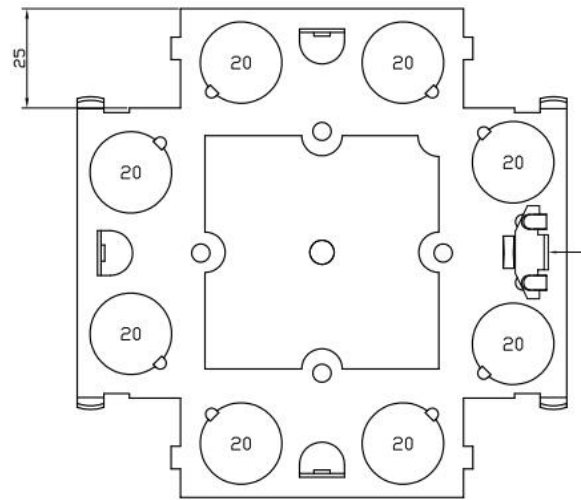

35mm Split CESCO Metal Back Boxes

- Supplied with 2 X Brass earth terminal & screw
- Supplied with adjustable lug for easy fixing

	Size	Depth	Thickness	20mm Hole Qty	25mm Hole Qty	Tray Quantity	Carton Quantity
TE36	1 + 1	35mm	0.90mm	8	8	10	100
TE21	2 + 1	35mm	0.90mm	16	2	5	50

35mm Side Fixing CESCO Metal Back Boxes

- Supplied with Brass earth terminal & screw
- Supplied with adjustable lug for easy fixing
- Supplied with plasterboard wing for fixing

	Size	Depth	Thickness	20mm Hole Qty	25mm Hole Qty	Tray Quantity	Carton Quantity
TESF15	1 Gang	35mm	0.90mm	6	2	10	100
TESF25	2 Gang	35mm	0.90mm	8	3	5	100

2/

25mm CESCO Metal Skeleton/Extension Boxes

- Supplied with adjustable lug for easy fixing

	Size	Depth	Thickness	20mm Hole Qty	25mm Hole Qty	Tray Quantity	Carton Quantity
TEE251	1 Gang	25mm	0.90mm	8	0	10	200
TEE252	2 Gang	25mm	0.90mm	12	0	5	100