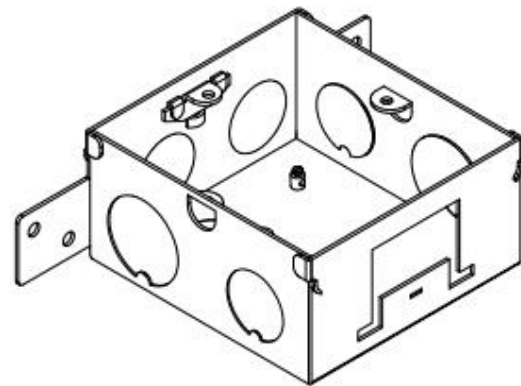

25mm Split CESCO Metal Back Boxes

- Supplied with 2 X Brass earth terminal & screw
- Supplied with adjustable lug for easy fixing

	Size	Depth	Thickness	20mm Hole Qty	25mm Hole Qty	Tray Quantity	Carton Quantity
TE75	1 + 1	25mm	0.90mm	16	0	10	50
TE85	2 + 1	25mm	0.90mm	18	0	5	50

35mm Split CESCO Metal Back Boxes

- Supplied with 2 X Brass earth terminal & screw
- Supplied with adjustable lug for easy fixing

	Size	Depth	Thickness	20mm Hole Qty	25mm Hole Qty	Tray Quantity	Carton Quantity
TE36	1 + 1	35mm	0.90mm	8	8	10	100
TE21	2 + 1	35mm	0.90mm	16	2	5	50

35mm Side Fixing CESCO Metal Back Boxes

- Supplied with Brass earth terminal & screw
- Supplied with adjustable lug for easy fixing
- Supplied with plasterboard wing for fixing

	Size	Depth	Thickness	20mm Hole Qty	25mm Hole Qty	Tray Quantity	Carton Quantity
TESF15	1 Gang	35mm	0.90mm	6	2	10	100
TESF25	2 Gang	35mm	0.90mm	8	3	5	100

2/

25mm CESCO Metal Skeleton/Extension Boxes

- Supplied with adjustable lug for easy fixing

	Size	Depth	Thickness	20mm Hole Qty	25mm Hole Qty	Tray Quantity	Carton Quantity
TEE251	1 Gang	25mm	0.90mm	8	0	10	200
TEE252	2 Gang	25mm	0.90mm	12	0	5	100