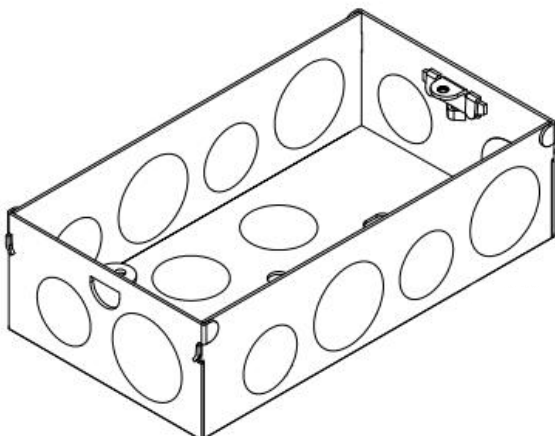

Datasheet

CESCO Metal Back Boxes

The CESCO Metal Back Boxes are Galvanised Steel back boxes for mounting switches and sockets. The boxes come as standard with multiple knock outs for easy installation, and as they come with earth terminal and adjustable earth lug. All boxes are manufactured to BS4662 using SGCC

25mm CESCO Metal Back Boxes

- Supplied with Brass earth terminal & screw
- Supplied with adjustable lug for easy fixing

	Size	Depth	Thickness	20mm Hole Qty	25mm Hole Qty	Tray Quantity	Carton Quantity
TE55	1 Gang	25mm	0.80mm	12	0	10	100
TE65	2 Gang	25mm	0.80mm	16	0	5	100

35mm CESCO Metal Back Boxes

- Supplied with Brass earth terminal & screw
- Supplied with adjustable lug for easy fixing

	Size	Depth	Thickness	20mm Hole Qty	25mm Hole Qty	Tray Quantity	Carton Quantity
TE15	1 Gang	35mm	0.80mm	8	3	10	100
TE25	2 Gang	35mm	0.80mm	11	5	5	100

47mm CESCO Metal Back Boxes

- Supplied with Brass earth terminal & screw
- Supplied with adjustable lug for easy fixing

	Size	Depth	Thickness	20mm Hole Qty	25mm Hole Qty	Tray Quantity	Carton Quantity
TE18	1 Gang	47mm	0.90mm	6	6	10	100
TE28	2 Gang	47mm	0.90mm	10	6	5	50