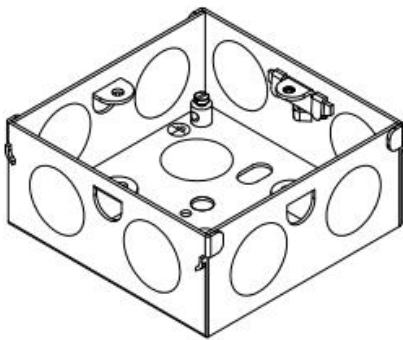

Datasheet

CESCO Metal Back Boxes

The CESCO Metal Back Boxes are Galvanised Steel back boxes for mounting switches and sockets. The boxes come as standard with multiple knock outs for easy installation, and as they come with earth terminal and adjustable earth lug. All boxes are manufactured to BS4662 using SGCC

25mm CESCO Metal Back Boxes

- Supplied with Brass earth terminal & screw
- Supplied with adjustable lug for easy fixing

	Size	Depth	Thickness	20mm Hole Qty	25mm Hole Qty	Tray Quantity	Carton Quantity
TE55	1 Gang	25mm	0.80mm	12	0	10	100
TE65	2 Gang	25mm	0.80mm	16	0	5	100

35mm CESCO Metal Back Boxes

- Supplied with Brass earth terminal & screw
- Supplied with adjustable lug for easy fixing

	Size	Depth	Thickness	20mm Hole Qty	25mm Hole Qty	Tray Quantity	Carton Quantity
TE15	1 Gang	35mm	0.80mm	8	3	10	100
TE25	2 Gang	35mm	0.80mm	11	5	5	100

47mm CESCO Metal Back Boxes

- Supplied with Brass earth terminal & screw
- Supplied with adjustable lug for easy fixing

	Size	Depth	Thickness	20mm Hole Qty	25mm Hole Qty	Tray Quantity	Carton Quantity
TE18	1 Gang	47mm	0.90mm	6	6	10	100
TE28	2 Gang	47mm	0.90mm	10	6	5	50