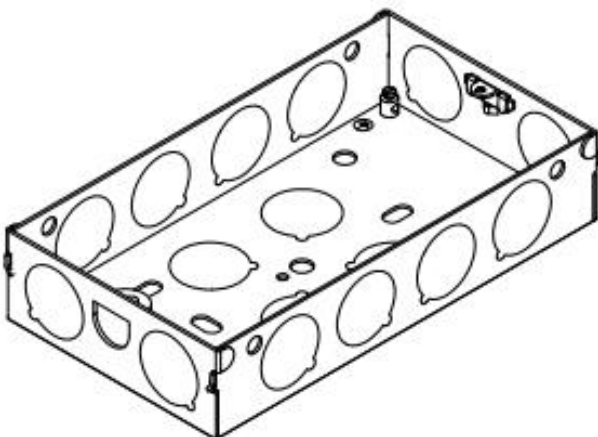

Datasheet

CESCO Metal Back Boxes

The CESCO Metal Back Boxes are Galvanised Steel back boxes for mounting switches and sockets. The boxes come as standard with multiple knock outs for easy installation, and as they come with earth terminal and adjustable earth lug. All boxes are manufactured to BS4662 using SGCC

25mm CESCO Metal Back Boxes

- Supplied with Brass earth terminal & screw
- Supplied with adjustable lug for easy fixing

	Size	Depth	Thickness	20mm Hole Qty	25mm Hole Qty	Tray Quantity	Carton Quantity
TE55	1 Gang	25mm	0.80mm	12	0	10	100
TE65	2 Gang	25mm	0.80mm	16	0	5	100

35mm CESCO Metal Back Boxes

- Supplied with Brass earth terminal & screw
- Supplied with adjustable lug for easy fixing

	Size	Depth	Thickness	20mm Hole Qty	25mm Hole Qty	Tray Quantity	Carton Quantity
TE15	1 Gang	35mm	0.80mm	8	3	10	100
TE25	2 Gang	35mm	0.80mm	11	5	5	100

47mm CESCO Metal Back Boxes

- Supplied with Brass earth terminal & screw
- Supplied with adjustable lug for easy fixing

	Size	Depth	Thickness	20mm Hole Qty	25mm Hole Qty	Tray Quantity	Carton Quantity
TE18	1 Gang	47mm	0.90mm	6	6	10	100
TE28	2 Gang	47mm	0.90mm	10	6	5	50