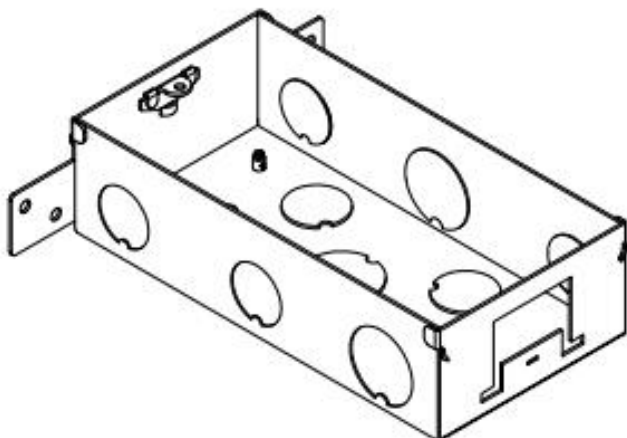

25mm Split CESCO Metal Back Boxes

- Supplied with 2 X Brass earth terminal & screw
- Supplied with adjustable lug for easy fixing

	Size	Depth	Thickness	20mm Hole Qty	25mm Hole Qty	Tray Quantity	Carton Quantity
TE75	1 + 1	25mm	0.90mm	16	0	10	50
TE85	2 + 1	25mm	0.90mm	18	0	5	50

35mm Split CESCO Metal Back Boxes

- Supplied with 2 X Brass earth terminal & screw
- Supplied with adjustable lug for easy fixing

	Size	Depth	Thickness	20mm Hole Qty	25mm Hole Qty	Tray Quantity	Carton Quantity
TE36	1 + 1	35mm	0.90mm	8	8	10	100
TE21	2 + 1	35mm	0.90mm	16	2	5	50

35mm Side Fixing CESCO Metal Back Boxes

- Supplied with Brass earth terminal & screw
- Supplied with adjustable lug for easy fixing
- Supplied with plasterboard wing for fixing

	Size	Depth	Thickness	20mm Hole Qty	25mm Hole Qty	Tray Quantity	Carton Quantity
TESF15	1 Gang	35mm	0.90mm	6	2	10	100
TESF25	2 Gang	35mm	0.90mm	8	3	5	100

2/

25mm CESCO Metal Skeleton/Extension Boxes

- Supplied with adjustable lug for easy fixing

	Size	Depth	Thickness	20mm Hole Qty	25mm Hole Qty	Tray Quantity	Carton Quantity
TEE251	1 Gang	25mm	0.90mm	8	0	10	200
TEE252	2 Gang	25mm	0.90mm	12	0	5	100