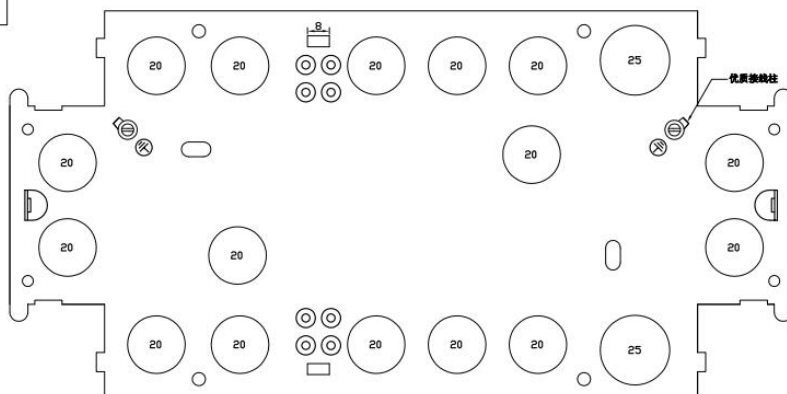

25mm Split CESCO Metal Back Boxes

- Supplied with 2 X Brass earth terminal & screw
- Supplied with adjustable lug for easy fixing

	Size	Depth	Thickness	20mm Hole Qty	25mm Hole Qty	Tray Quantity	Carton Quantity
TE75	1 + 1	25mm	0.90mm	16	0	10	50
TE85	2 + 1	25mm	0.90mm	18	0	5	50

35mm Split CESCO Metal Back Boxes

- Supplied with 2 X Brass earth terminal & screw
- Supplied with adjustable lug for easy fixing

	Size	Depth	Thickness	20mm Hole Qty	25mm Hole Qty	Tray Quantity	Carton Quantity
TE36	1 + 1	35mm	0.90mm	8	8	10	100
TE21	2 + 1	35mm	0.90mm	16	2	5	50