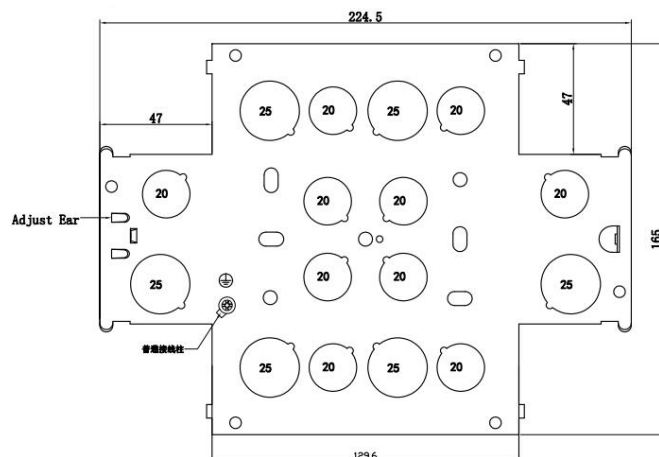

25mm CESCO Metal Back Boxes

- Supplied with Brass earth terminal & screw
- Supplied with adjustable lug for easy fixing

	Size	Depth	Thickness	20mm Hole Qty	25mm Hole Qty	Tray Quantity	Carton Quantity
TE55	1 Gang	25mm	0.80mm	12	0	10	100
TE65	2 Gang	25mm	0.80mm	16	0	5	100

35mm CESCO Metal Back Boxes

- Supplied with Brass earth terminal & screw
- Supplied with adjustable lug for easy fixing

	Size	Depth	Thickness	20mm Hole Qty	25mm Hole Qty	Tray Quantity	Carton Quantity
TE15	1 Gang	35mm	0.80mm	8	3	10	100
TE25	2 Gang	35mm	0.80mm	11	5	5	100

47mm CESCO Metal Back Boxes

- Supplied with Brass earth terminal & screw
- Supplied with adjustable lug for easy fixing

	Size	Depth	Thickness	20mm Hole Qty	25mm Hole Qty	Tray Quantity	Carton Quantity
TE18	1 Gang	47mm	0.90mm	6	6	10	100
TE28	2 Gang	47mm	0.90mm	10	6	5	50

25mm Split CESCO Metal Back Boxes

- Supplied with 2 X Brass earth terminal & screw
- Supplied with adjustable lug for easy fixing

	Size	Depth	Thickness	20mm Hole Qty	25mm Hole Qty	Tray Quantity	Carton Quantity
TE75	1 + 1	25mm	0.90mm	16	0	10	50
TE85	2 + 1	25mm	0.90mm	18	0	5	50