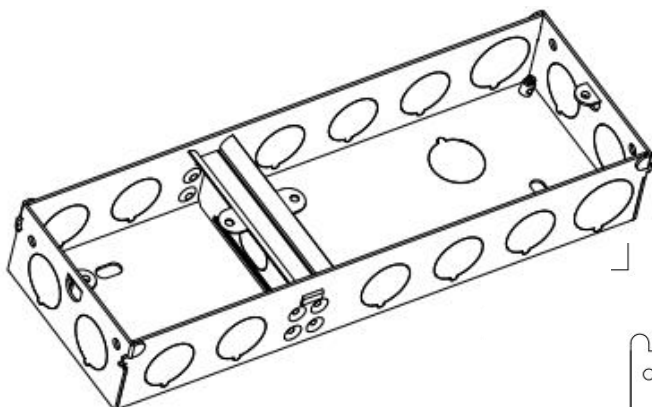

47mm CESCO Metal Back Boxes

- Supplied with Brass earth terminal & screw
- Supplied with adjustable lug for easy fixing

	Size	Depth	Thickness	20mm Hole Qty	25mm Hole Qty	Tray Quantity	Carton Quantity
TE18	1 Gang	47mm	0.90mm	6	6	10	100
TE28	2 Gang	47mm	0.90mm	10	6	5	50

25mm Split CESCO Metal Back Boxes

- Supplied with 2 X Brass earth terminal & screw
- Supplied with adjustable lug for easy fixing

	Size	Depth	Thickness	20mm Hole Qty	25mm Hole Qty	Tray Quantity	Carton Quantity
TE75	1 + 1	25mm	0.90mm	16	0	10	50
TE85	2 + 1	25mm	0.90mm	18	0	5	50

35mm Split CESCO Metal Back Boxes

- Supplied with 2 X Brass earth terminal & screw
- Supplied with adjustable lug for easy fixing

	Size	Depth	Thickness	20mm Hole Qty	25mm Hole Qty	Tray Quantity	Carton Quantity
TE36	1 + 1	35mm	0.90mm	8	8	10	100
TE21	2 + 1	35mm	0.90mm	16	2	5	50

35mm Side Fixing CESCO Metal Back Boxes

- Supplied with Brass earth terminal & screw
- Supplied with adjustable lug for easy fixing
- Supplied with plasterboard wing for fixing

	Size	Depth	Thickness	20mm Hole Qty	25mm Hole Qty	Tray Quantity	Carton Quantity
TESF15	1 Gang	35mm	0.90mm	6	2	10	100
TESF25	2 Gang	35mm	0.90mm	8	3	5	100