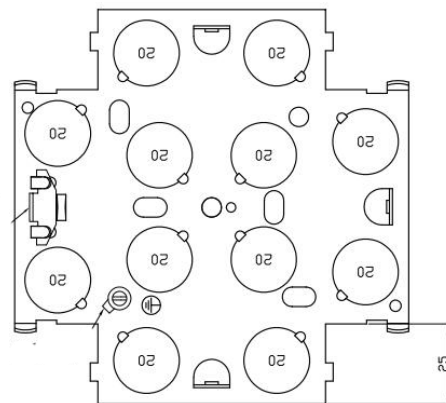

25mm CESCO Metal Back Boxes

- Supplied with Brass earth terminal & screw
- Supplied with adjustable lug for easy fixing

	Size	Depth	Thickness	20mm Hole Qty	25mm Hole Qty	Tray Quantity	Carton Quantity
TE55	1 Gang	25mm	0.80mm	12	0	10	100
TE65	2 Gang	25mm	0.80mm	16	0	5	100