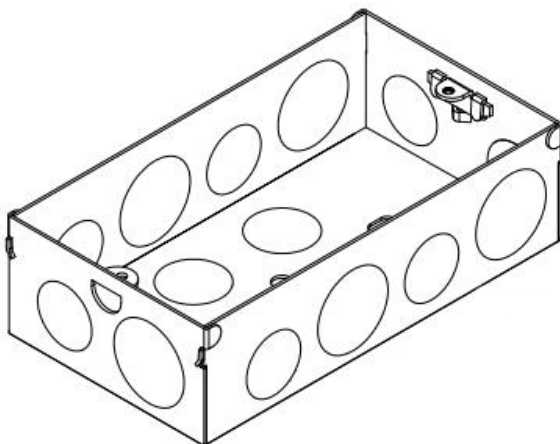

25mm CESCO Metal Back Boxes

- Supplied with Brass earth terminal & screw
- Supplied with adjustable lug for easy fixing

	Size	Depth	Thickness	20mm Hole Qty	25mm Hole Qty	Tray Quantity	Carton Quantity
TE55	1 Gang	25mm	0.80mm	12	0	10	100
TE65	2 Gang	25mm	0.80mm	16	0	5	100

35mm CESCO Metal Back Boxes

- Supplied with Brass earth terminal & screw
- Supplied with adjustable lug for easy fixing

	Size	Depth	Thickness	20mm Hole Qty	25mm Hole Qty	Tray Quantity	Carton Quantity
TE15	1 Gang	35mm	0.80mm	8	3	10	100
TE25	2 Gang	35mm	0.80mm	11	5	5	100

47mm CESCO Metal Back Boxes

- Supplied with Brass earth terminal & screw
- Supplied with adjustable lug for easy fixing

	Size	Depth	Thickness	20mm Hole Qty	25mm Hole Qty	Tray Quantity	Carton Quantity
TE18	1 Gang	47mm	0.90mm	6	6	10	100
TE28	2 Gang	47mm	0.90mm	10	6	5	50

25mm Split CESCO Metal Back Boxes

- Supplied with 2 X Brass earth terminal & screw
- Supplied with adjustable lug for easy fixing

	Size	Depth	Thickness	20mm Hole Qty	25mm Hole Qty	Tray Quantity	Carton Quantity
TE75	1 + 1	25mm	0.90mm	16	0	10	50
TE85	2 + 1	25mm	0.90mm	18	0	5	50