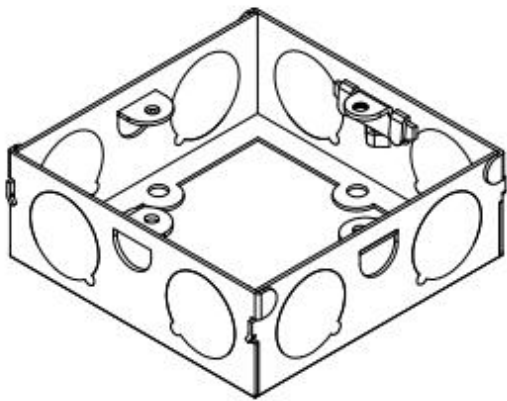

35mm Split CESCO Metal Back Boxes

- Supplied with 2 X Brass earth terminal & screw
- Supplied with adjustable lug for easy fixing

	Size	Depth	Thickness	20mm Hole Qty	25mm Hole Qty	Tray Quantity	Carton Quantity
TE36	1 + 1	35mm	0.90mm	8	8	10	100
TE21	2 + 1	35mm	0.90mm	16	2	5	50

35mm Side Fixing CESCO Metal Back Boxes

- Supplied with Brass earth terminal & screw
- Supplied with adjustable lug for easy fixing
- Supplied with plasterboard wing for fixing

	Size	Depth	Thickness	20mm Hole Qty	25mm Hole Qty	Tray Quantity	Carton Quantity
TESF15	1 Gang	35mm	0.90mm	6	2	10	100
TESF25	2 Gang	35mm	0.90mm	8	3	5	100

2/

25mm CESCO Metal Skeleton/Extension Boxes

- Supplied with adjustable lug for easy fixing

	Size	Depth	Thickness	20mm Hole Qty	25mm Hole Qty	Tray Quantity	Carton Quantity
TEE251	1 Gang	25mm	0.90mm	8	0	10	200
TEE252	2 Gang	25mm	0.90mm	12	0	5	100

35mm CESCO Metal Skeleton/Extension Boxes

- Supplied with adjustable lug for easy fixing

	Size	Depth	Thickness	20mm Hole Qty	25mm Hole Qty	Tray Quantity	Carton Quantity
TEE351	1 Gang	35mm	0.90mm	8	0	10	200
TEE352	2 Gang	35mm	0.90mm	9	3	5	100