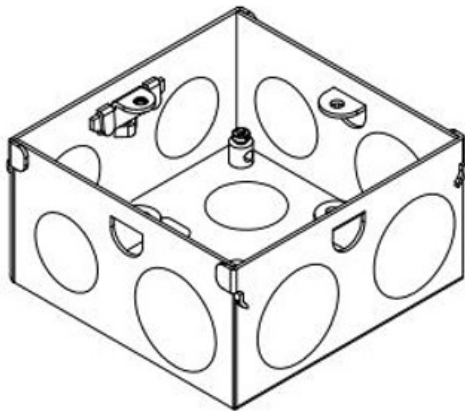

Datasheet

CESCO Metal Back Boxes

The CESCO Metal Back Boxes are Galvanised Steel back boxes for mounting switches and sockets. The boxes come as standard with multiple knock outs for easy installation, and as they come with earth terminal and adjustable earth lug. All boxes are manufactured to BS4662 using SGCC

25mm CESCO Metal Back Boxes

- Supplied with Brass earth terminal & screw
- Supplied with adjustable lug for easy fixing

	Size	Depth	Thickness	20mm Hole Qty	25mm Hole Qty	Tray Quantity	Carton Quantity
TE55	1 Gang	25mm	0.80mm	12	0	10	100
TE65	2 Gang	25mm	0.80mm	16	0	5	100

35mm CESCO Metal Back Boxes

- Supplied with Brass earth terminal & screw
- Supplied with adjustable lug for easy fixing

	Size	Depth	Thickness	20mm Hole Qty	25mm Hole Qty	Tray Quantity	Carton Quantity
TE15	1 Gang	35mm	0.80mm	8	3	10	100
TE25	2 Gang	35mm	0.80mm	11	5	5	100

47mm CESCO Metal Back Boxes

- Supplied with Brass earth terminal & screw
- Supplied with adjustable lug for easy fixing

	Size	Depth	Thickness	20mm Hole Qty	25mm Hole Qty	Tray Quantity	Carton Quantity
TE18	1 Gang	47mm	0.90mm	6	6	10	100
TE28	2 Gang	47mm	0.90mm	10	6	5	50