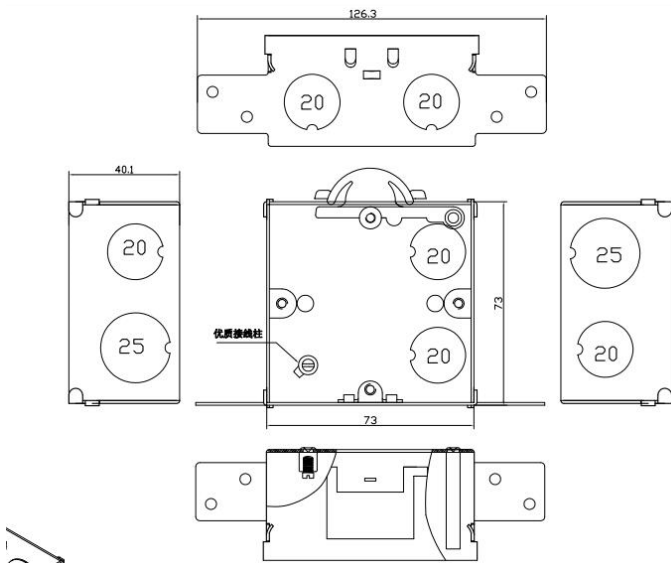

25mm Split CESCO Metal Back Boxes

- Supplied with 2 X Brass earth terminal & screw
- Supplied with adjustable lug for easy fixing

	Size	Depth	Thickness	20mm Hole Qty	25mm Hole Qty	Tray Quantity	Carton Quantity
TE75	1 + 1	25mm	0.90mm	16	0	10	50
TE85	2 + 1	25mm	0.90mm	18	0	5	50

35mm Split CESCO Metal Back Boxes

- Supplied with 2 X Brass earth terminal & screw
- Supplied with adjustable lug for easy fixing

	Size	Depth	Thickness	20mm Hole Qty	25mm Hole Qty	Tray Quantity	Carton Quantity
TE36	1 + 1	35mm	0.90mm	8	8	10	100
TE21	2 + 1	35mm	0.90mm	16	2	5	50

35mm Side Fixing CESCO Metal Back Boxes

- Supplied with Brass earth terminal & screw
- Supplied with adjustable lug for easy fixing
- Supplied with plasterboard wing for fixing

	Size	Depth	Thickness	20mm Hole Qty	25mm Hole Qty	Tray Quantity	Carton Quantity
TESF15	1 Gang	35mm	0.90mm	6	2	10	100
TESF25	2 Gang	35mm	0.90mm	8	3	5	100

2/

25mm CESCO Metal Skeleton/Extension Boxes

- Supplied with adjustable lug for easy fixing

	Size	Depth	Thickness	20mm Hole Qty	25mm Hole Qty	Tray Quantity	Carton Quantity
TEE251	1 Gang	25mm	0.90mm	8	0	10	200
TEE252	2 Gang	25mm	0.90mm	12	0	5	100