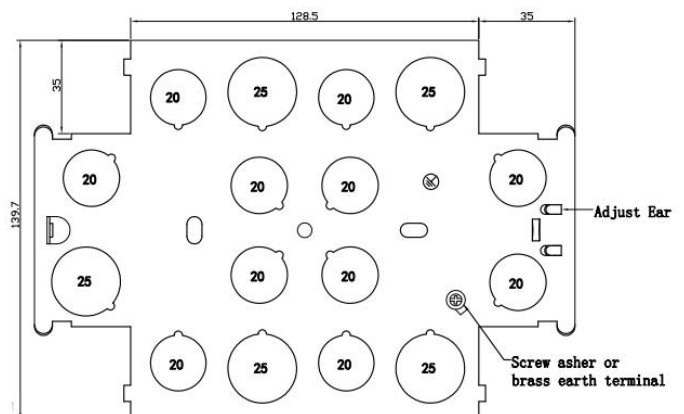

25mm CESCO Metal Back Boxes

- Supplied with Brass earth terminal & screw
- Supplied with adjustable lug for easy fixing

	Size	Depth	Thickness	20mm Hole Qty	25mm Hole Qty	Tray Quantity	Carton Quantity
TE55	1 Gang	25mm	0.80mm	12	0	10	100
TE65	2 Gang	25mm	0.80mm	16	0	5	100

35mm CESCO Metal Back Boxes

- Supplied with Brass earth terminal & screw
- Supplied with adjustable lug for easy fixing

	Size	Depth	Thickness	20mm Hole Qty	25mm Hole Qty	Tray Quantity	Carton Quantity
TE15	1 Gang	35mm	0.80mm	8	3	10	100
TE25	2 Gang	35mm	0.80mm	11	5	5	100