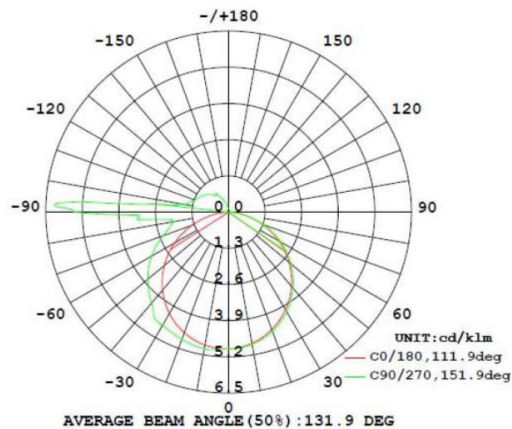

MEETING YOUR ELECTRICAL NEEDS FOR GENERATIONS

Emergency LED Exit Box

Rated wattage (W)	1W
LED Qty	φ5 WHITE LED 15PCS X 0.06W
Input	220-240V AC 50Hz
Replacement battery type:	NI CAD battery D3.6V 900MAH
Emergency duration	More than 3 hours
Charge time	24 hours
Legend sign	Polycarbonate
Body	Steel
Installation	Wall or Ceiling mounted
Guarantee	3 Years
Product Dimensions	398 * 205 * 70mm

Figure1 Luminous intensity distribution diagram(Normal Mode)