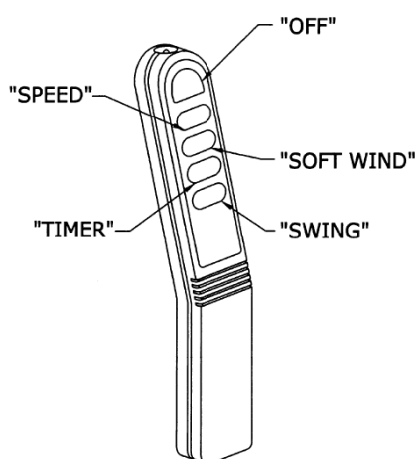

Speed: Pressing once will turn the Fan on, the Fan will start on the Low Speed setting. Press the 'Speed' button again to select Medium, another press will select High Speed. One more press of the 'Speed' button will turn the Fan off.

Soft Wind: This function allows the fan to automatically change the speed of the fan as follows:
Low > Medium > Stop > Low > Medium > Stop > etc.

Timer: Press once for 1 hour, press twice for 2 hours, press three times for 4 hours and press 4 time for 8 hours operation.

Swing: By pressing this button the Fan will start to oscillate.